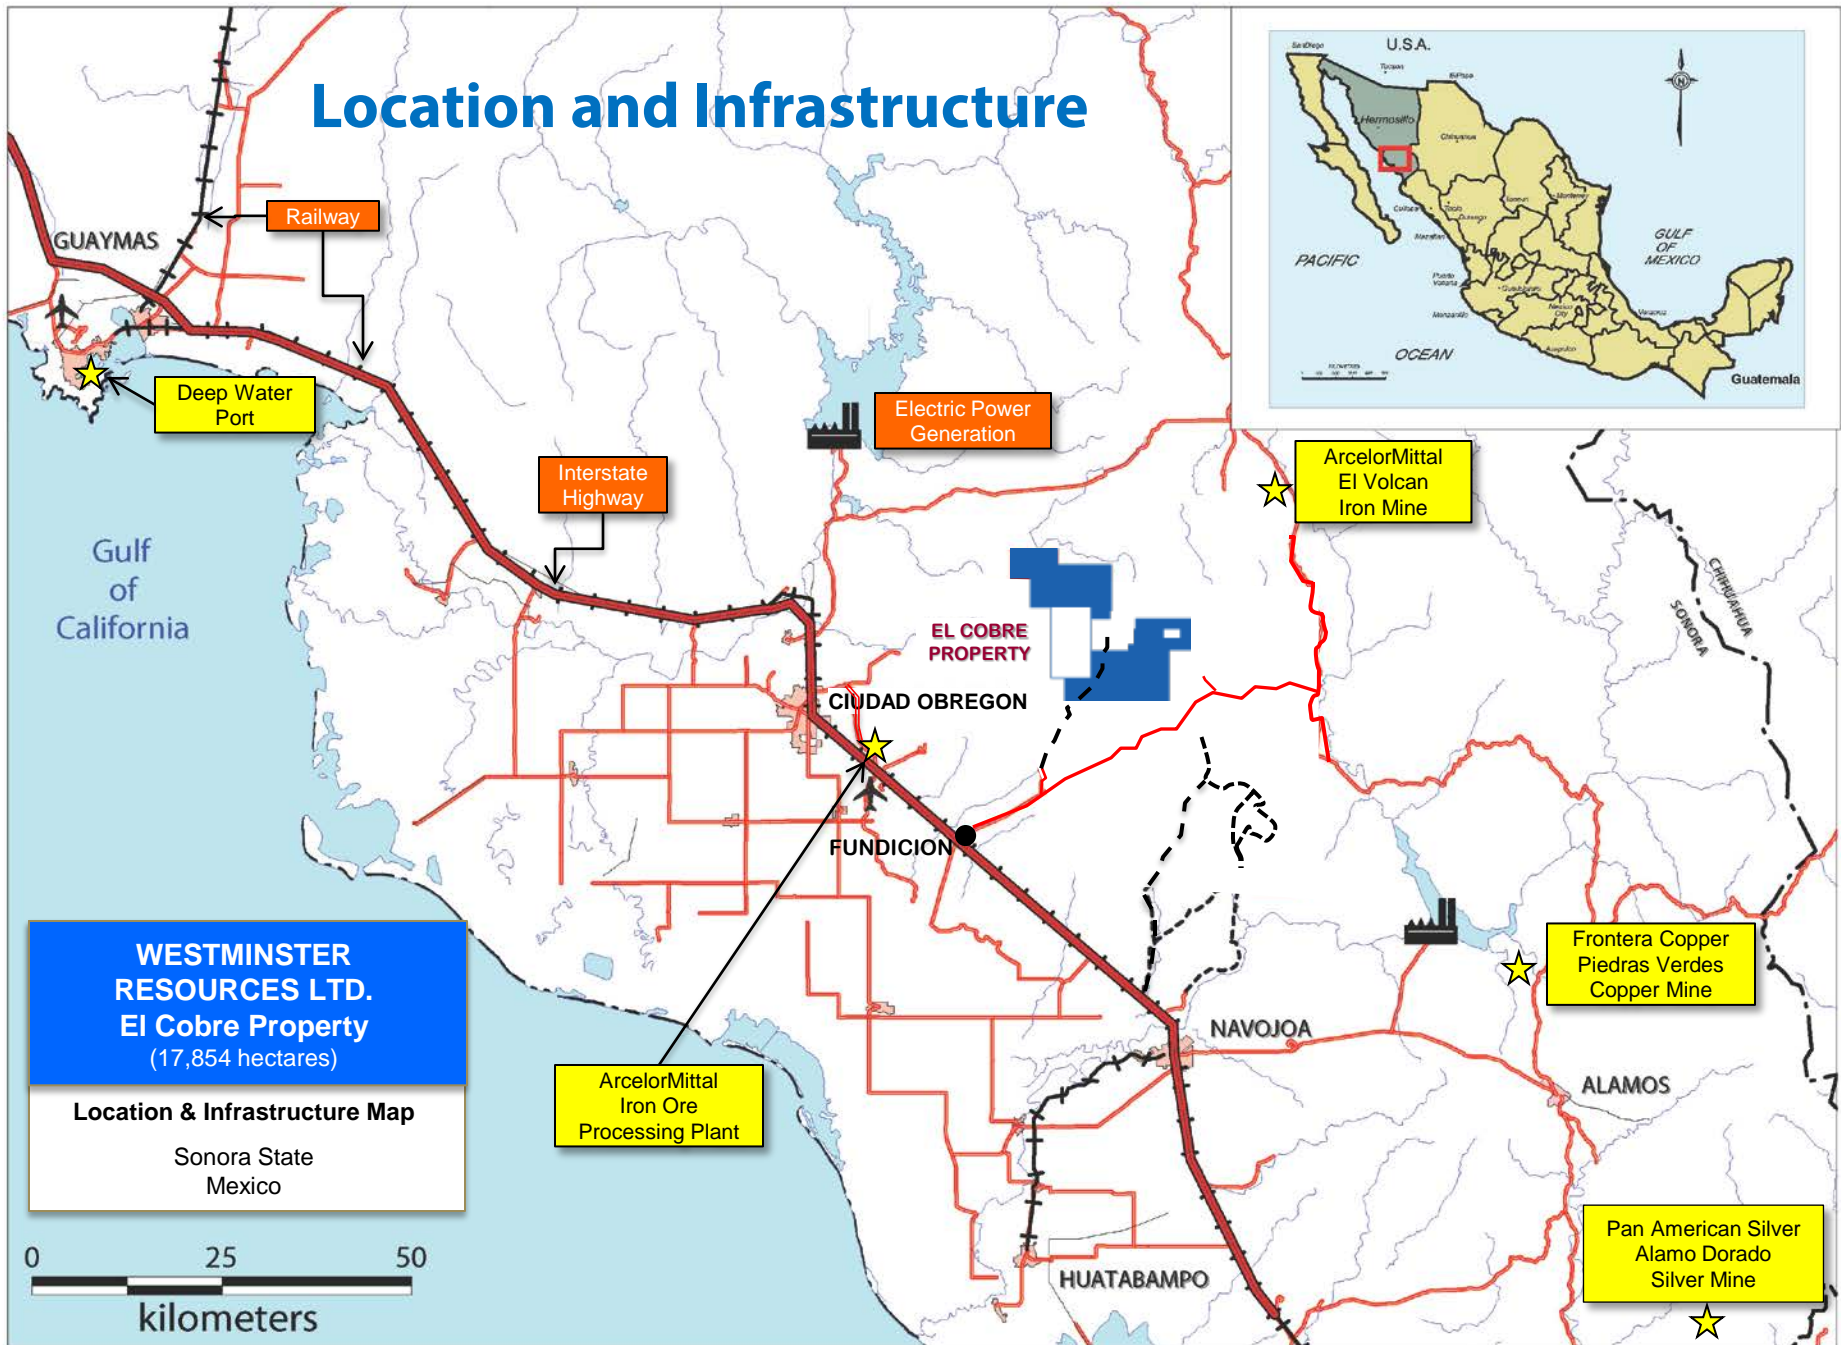

# Location and Infrastructure

**WESTMINSTER RESOURCES LTD.**  
**El Cobre Property**  
(17,854 hectares)

**Location & Infrastructure Map**  
Sonora State  
Mexico